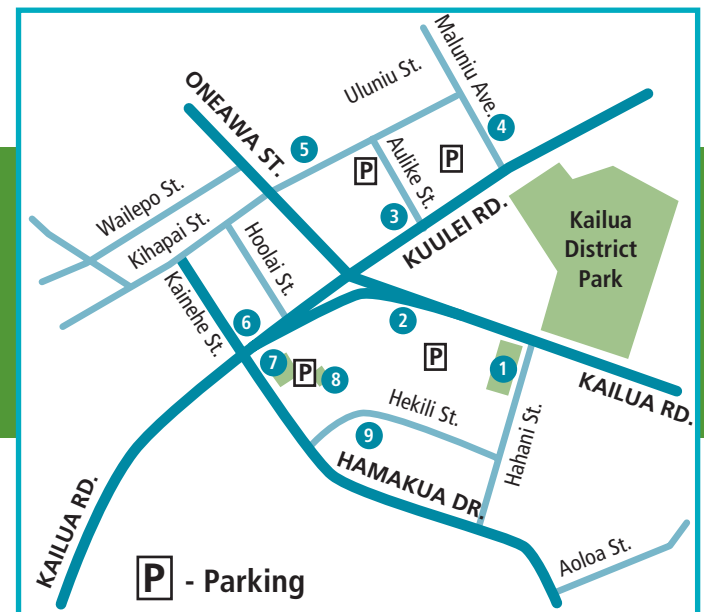

Kailua SECOND SUNDAY Art Walk

Sunday, Apr. 15 • 1pm - 5pm

- | | |
|---|---|
| 1. Global Village
539 Kailua Rd. | 6. Kalapawai Cafe
750 Kailua Rd. |
| 2. Island Treasures
629 Kailua Rd. | 7. Nohea Island Arts
767 Kailua Rd. |
| 3. Coconut Grove Music
418 Kuulei Rd. | 8. Bead It!
767B Kailua Rd. |
| 4. A Place In Time
48 Maluniu St. | 9. Cisco's Cantina
131 Hekili St. |
| 5. Balcony Gallery
442A Uluniu St. | |