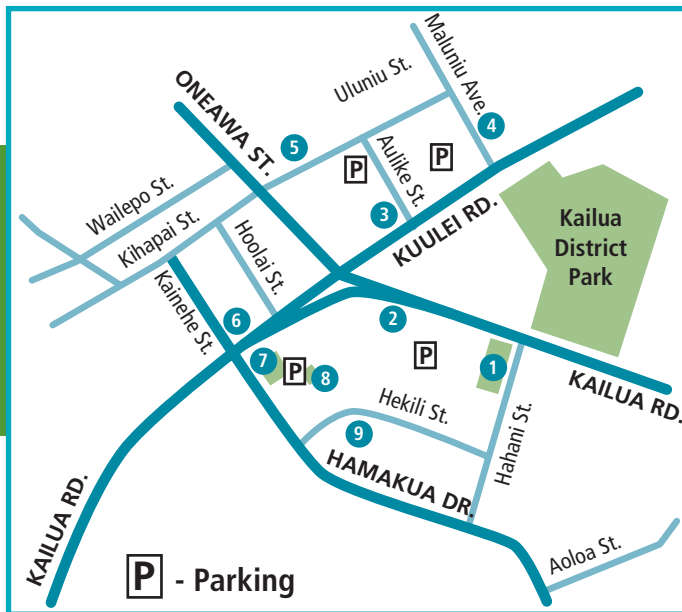

Kailua SECOND SUNDAY Art Walk

Sunday, Apr. 15 • 1pm - 5pm

- | | |
|---|---|
| 1. Global Village
539 Kailua Rd. | 6. Kalapawai Cafe
750 Kailua Rd. |
| 2. Island Treasures
629 Kailua Rd. | 7. Nohea Island Arts
767 Kailua Rd. |
| 3. Coconut Grove Music
418 Kuulei Rd. | 8. Bead It!
767B Kailua Rd. |
| 4. A Place In Time
48 Maluniu St. | 9. Cisco's Cantina
131 Hekili St. |
| 5. Balcony Gallery
442A Uluniu St. | |